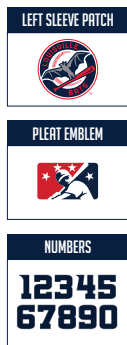

LOUISVILLE BATS NEW UNIFORM GUIDE

AWAY