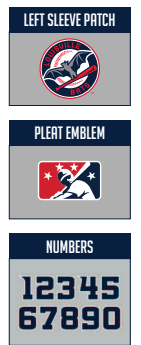

RED ALTERNATE